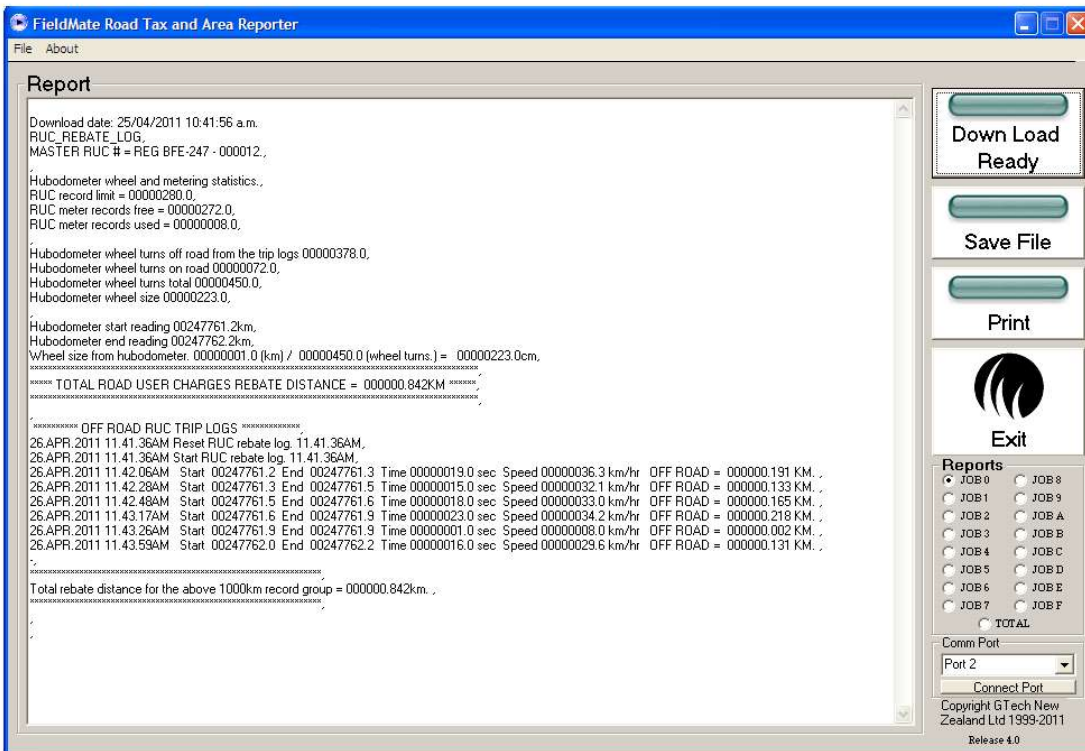

## Road Tax Refund Solution

The FieldMate Off Road Distance Recording System is built to make RUC Tax Refunds a simple and straight forward process.

- Dash mount switch is used to record an off road trip.
- This system synchronizes to the Truck's Hubometer.
- Records date, time, time of trip, average speed, off road distance.
- System downloads into your office computer, instant secure reporting.
- Claim the RUC Refund using the information in the FieldMate Report.

**NO MONTHLY FEES ! 100% OF THE ROAD TAX REFUND IS YOURS**

- Report date.
- Truck ID.
- Number of off road trips
- Off road hubodometer rotations.
- On road hubodometer rotations.
- Wheel size entered into meter.
- Wheel size computed from the Hubometer on the truck
- RUC rebate distance
- Off road distance logs.
- Date, Time, Trip Time, Average speed, Off road distance.
- Total off road distance recorded in the last 1000km.