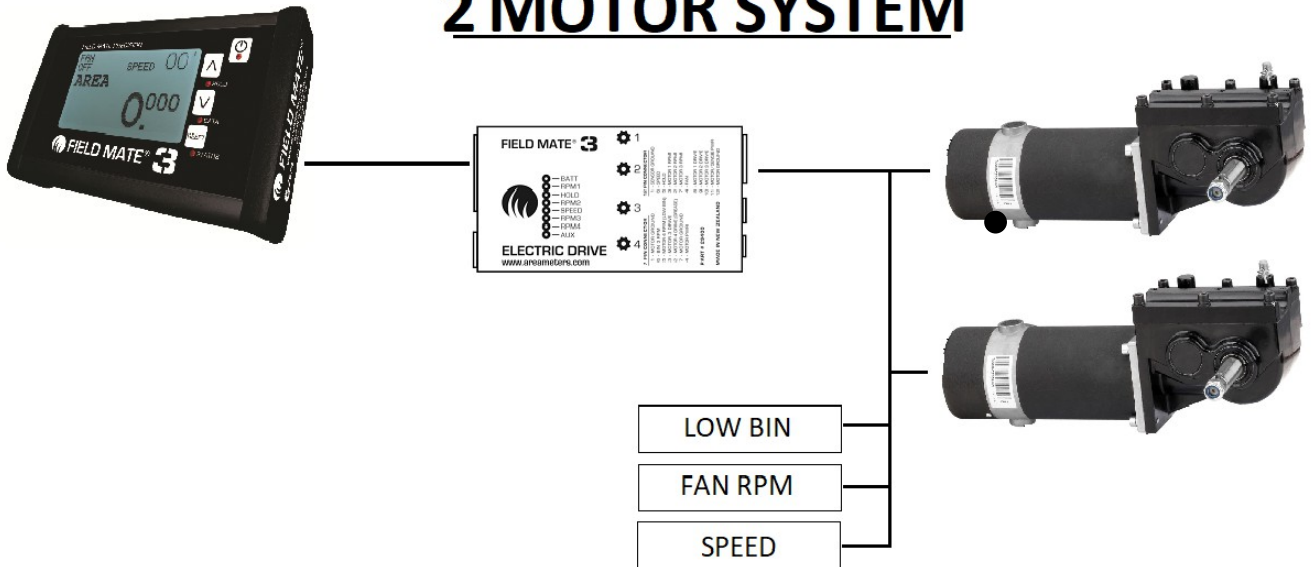

## 2 MOTOR SYSTEM

- Designed as a precision seed drill control solution for both singular seeding and applying seed weight over an area of land.
- For Gravity Drills and Air Seeders. The electric motors control the drill calibration and seeding rate. Making drill setup quick / simple and drilling accurate.
- Up to 4 bins can be controlled at one time.
- Motor speed is varied in accord with drill speed. So as the tractor slows down the motors will slow down to, to ensuring the required seeding rate is achieved regardless of tractor speed.
- The monitor is simple to navigate and has many feature reporting:
  - Area dilled
  - Distance drilled
  - Job hours - Total - Stopped - Drilling
  - Weight of material drilled for each bin
  - Date and Time